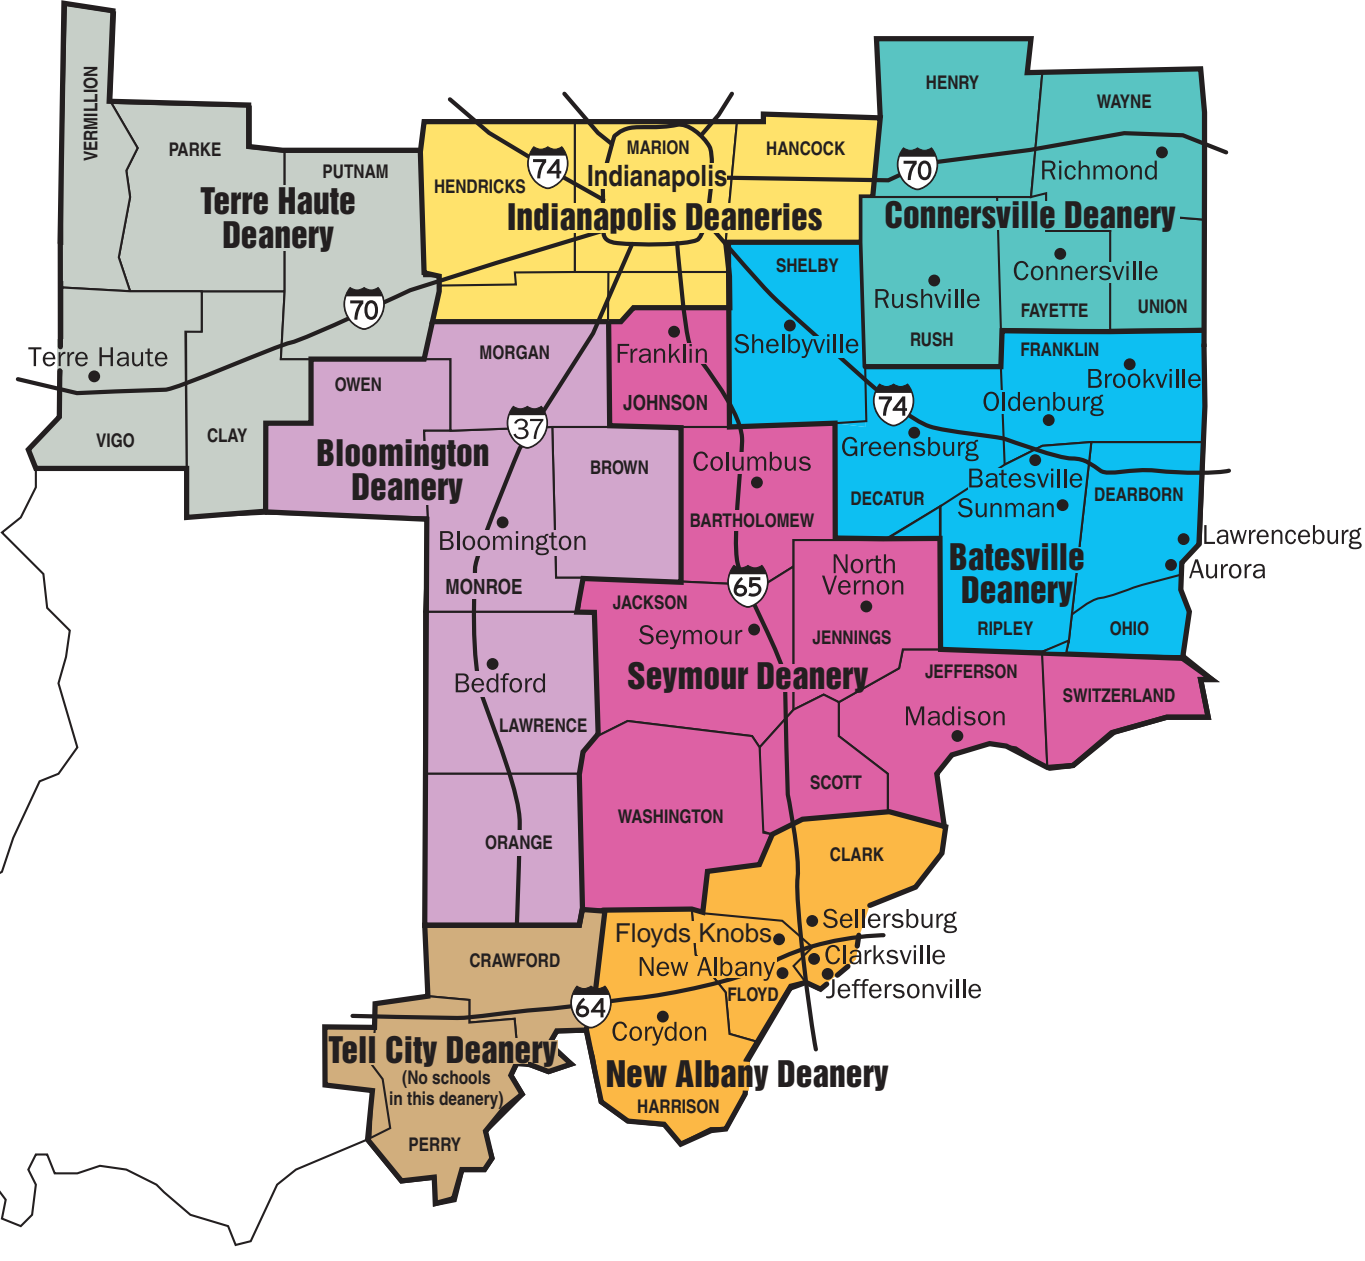

Catholic Schools

Open Doors

Open Arms

Open Hearts

ARCHDIOCESE OF INDIANAPOLIS

DEANERY SCHOOLS

Batesville Deanery

Aurora
 St. Mary of the Immaculate Conception School (K-8)
 211 Fourth St.
 Aurora, IN 47001
 812-926-1558